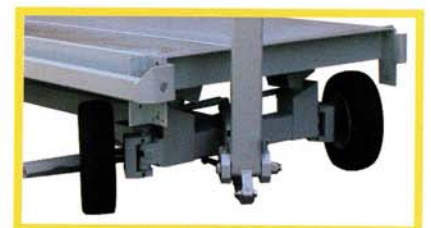

C50-5

FLATBED BAGGAGE TRAILERS

STANDARD FEATURES

- Torsion axles with replaceable bolt on spindles
- Fifth wheel steering
- Capacity - 4500 lbs
- Weight 1155 lbs
- Loading height - 24"-25"
- Outside dimensions - 56" W x 116" L (standard)
- Four solid rubber tires - (16" dia. x 5-1/8" wide)
- Rims - 5 bolts, 4 1/2" b.c.
- Front wheel park brake - (tow bar activated)
- "E" hitch (bolt on)
- Swing up tow bar with 3" I.D.
- Flat floor
- Side and end reflectors
- Fork pockets for easy handling
- Spindle size: 1-3/4" dia.
- 24" tall ends

OPTIONS

- ARTICULATED STEERING, SHOCK MT. SUSPENSION (2 wheel or 4 wheel)
- "V" BOTTOM OR FLAT
- VINYL "ROLL TOP"
- CUSTOM LENGTH UPON REQUEST

FIFTH WHEEL STEERING

ARTICULATED STEERING

email: gs@sackett-systems.com